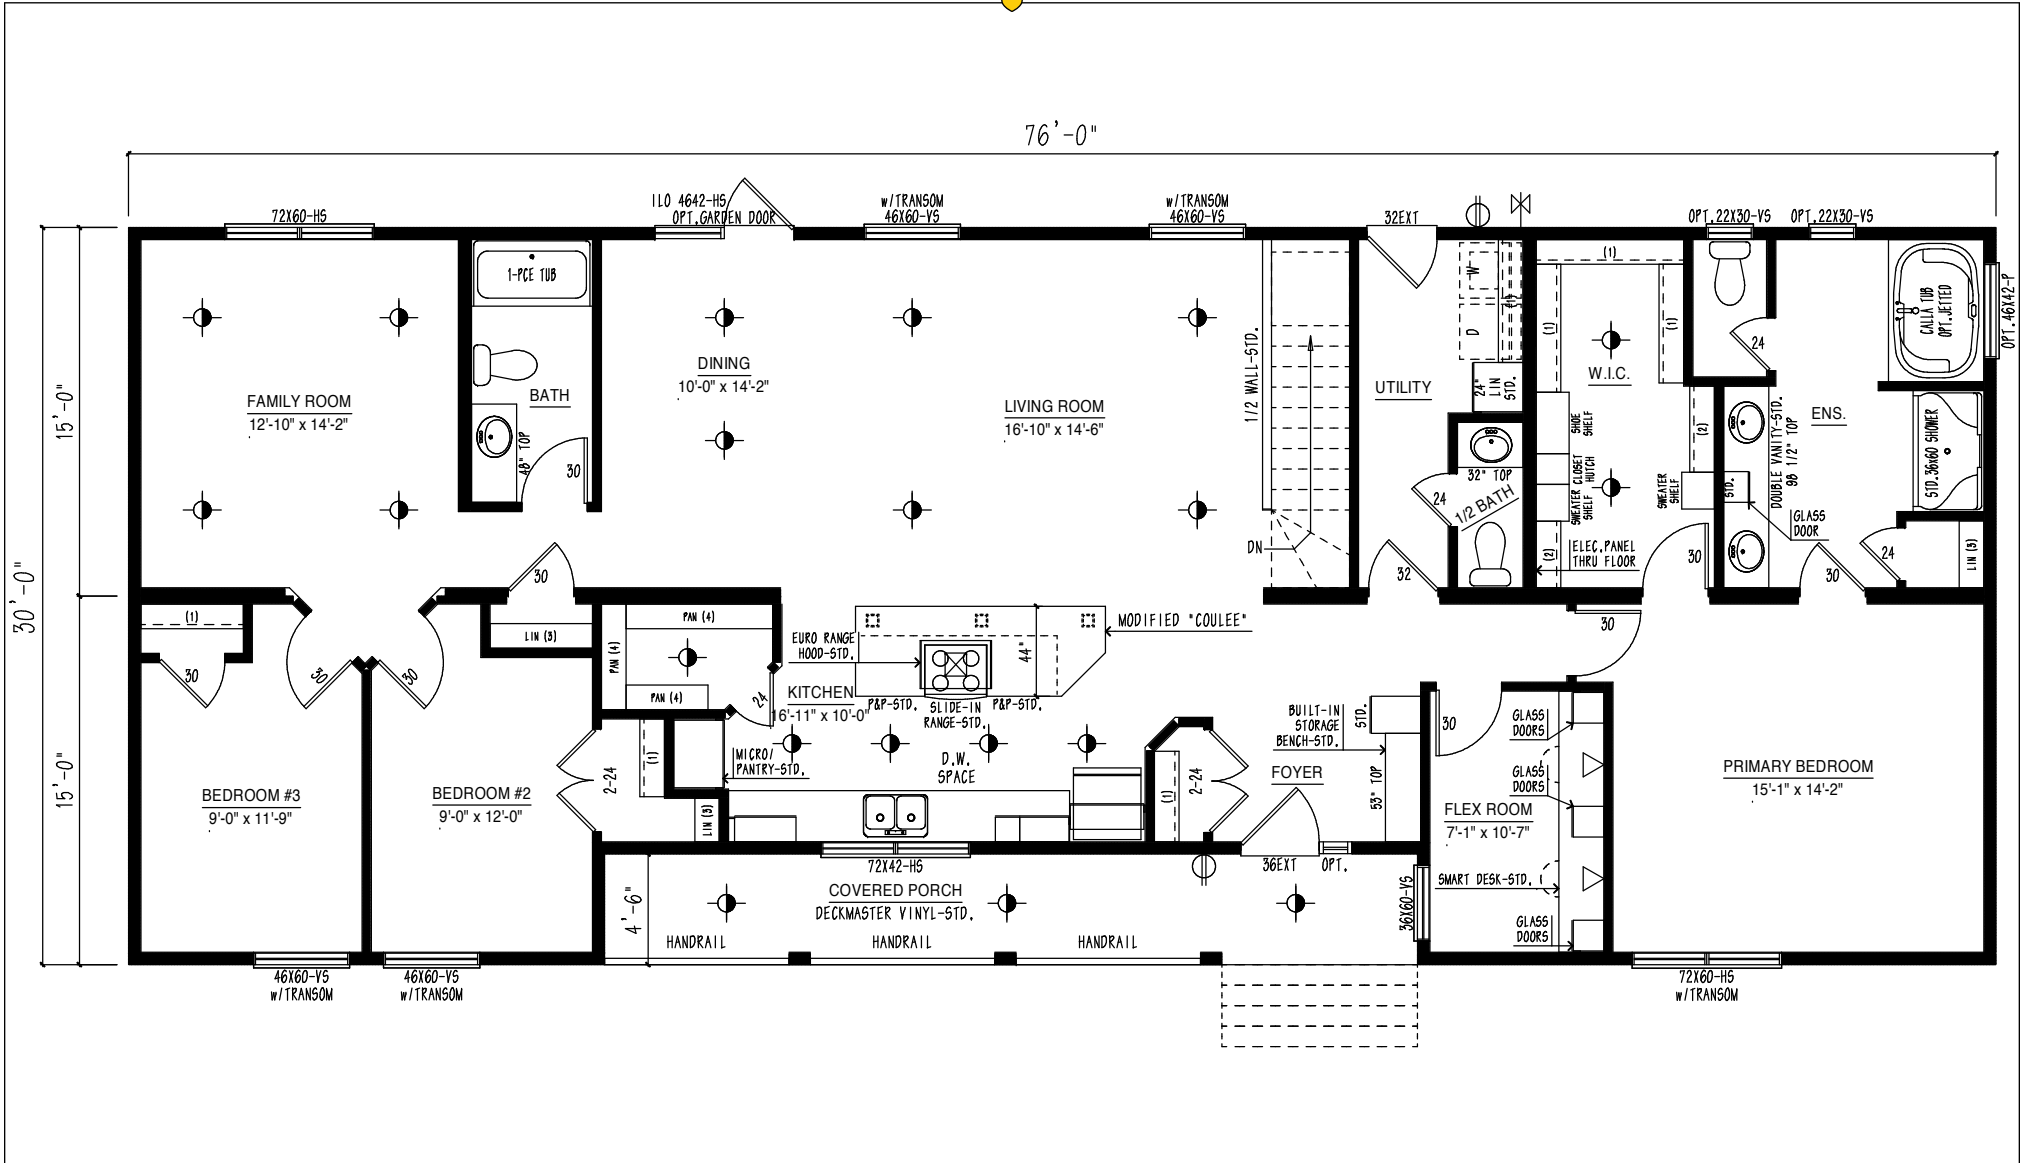

The Coulee View

KRTM3076-CLV-B-4 (Basement)

2,280 Square Feet	3 Bedrooms	2½ Bathrooms
-----------------------------	----------------------	------------------------

M&K Lethbridge

2930 Fairway St. South
Lethbridge, AB T1K 6T9