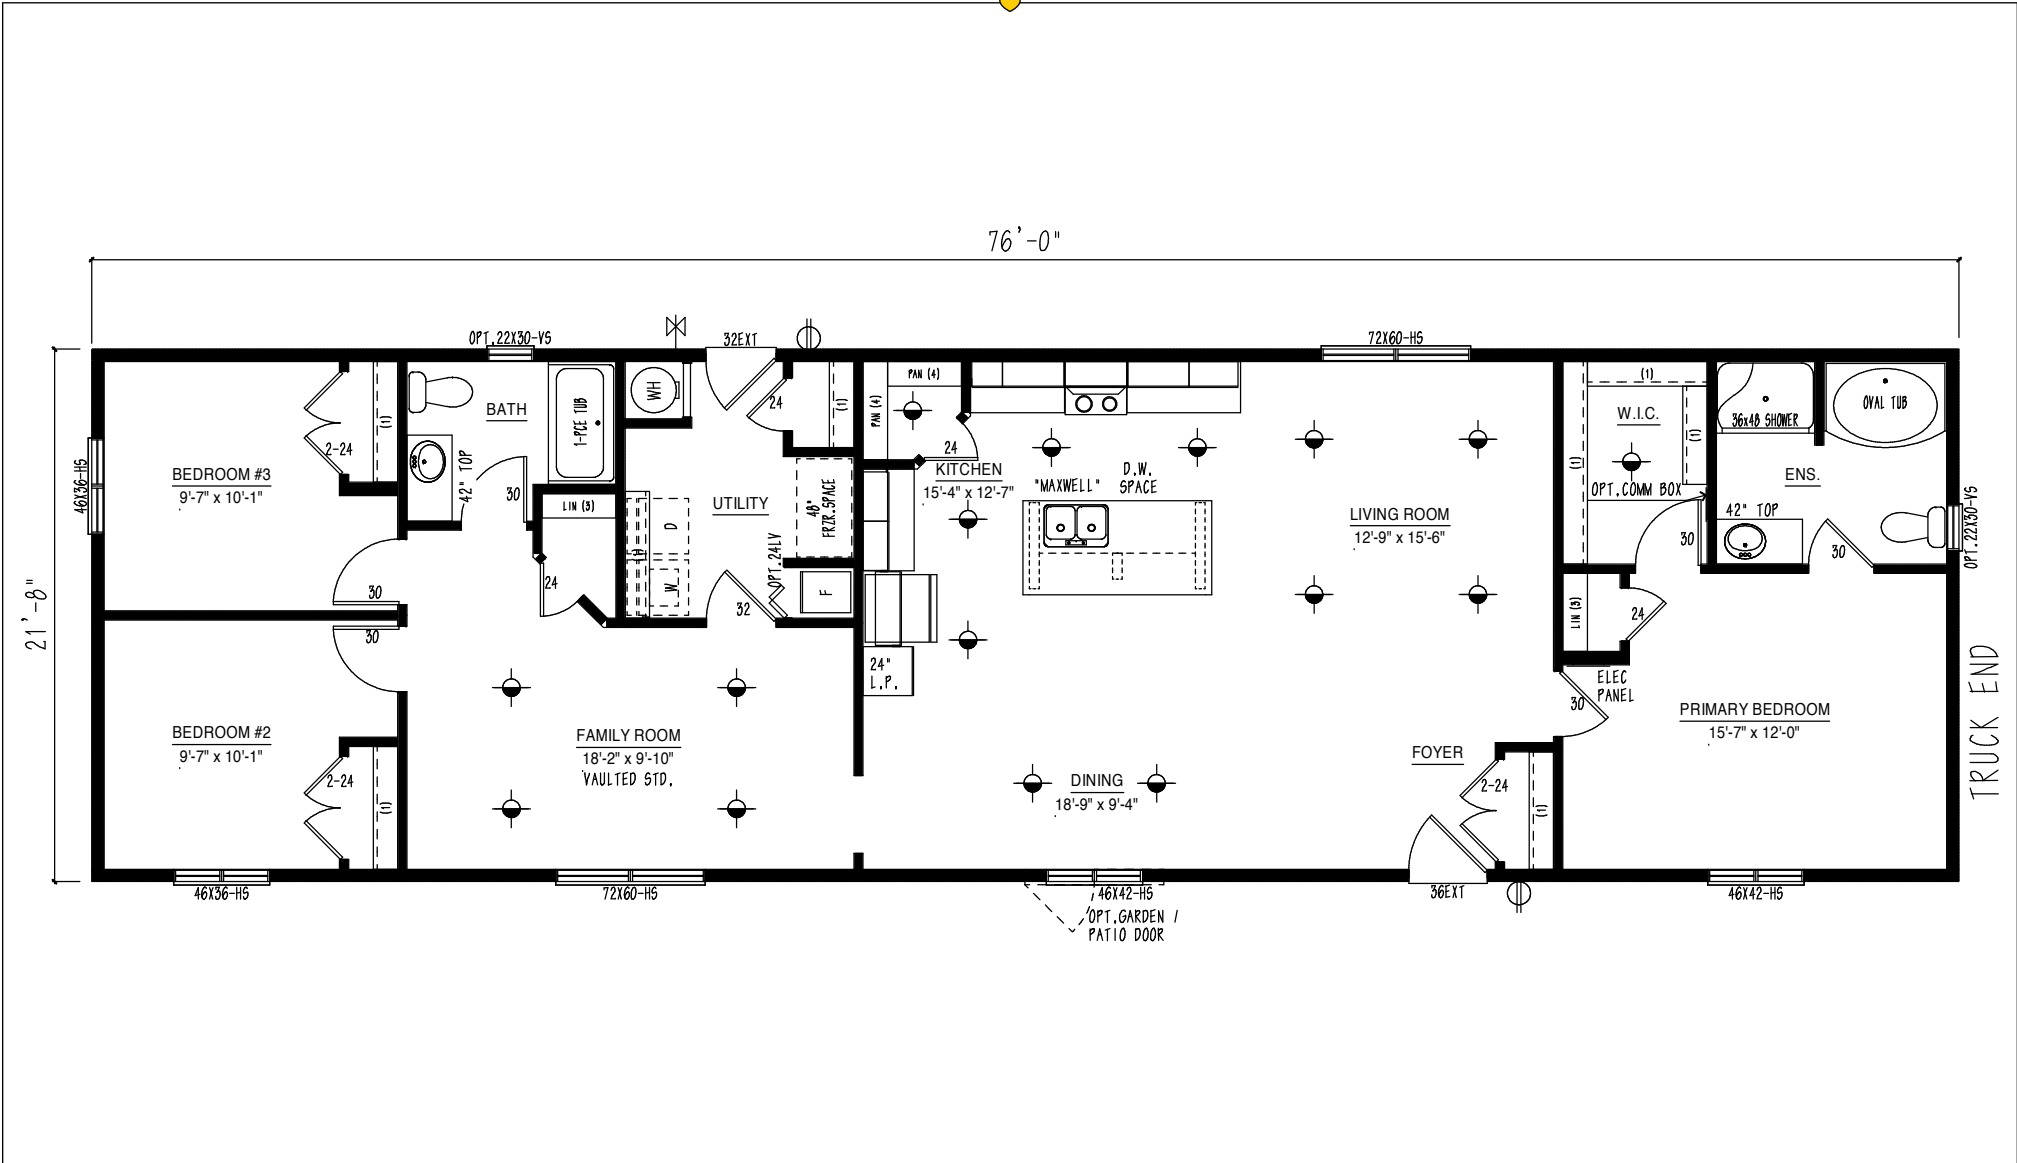

The Prairie View

MRD2276-250-C-2

1,672 Square Feet	3 Bedrooms	2 Bathrooms
-----------------------------	----------------------	-----------------------

M&K Lethbridge

2930 Fairway St. South / Phone 403-329-0622 / Toll-Free 1-800-334-7059