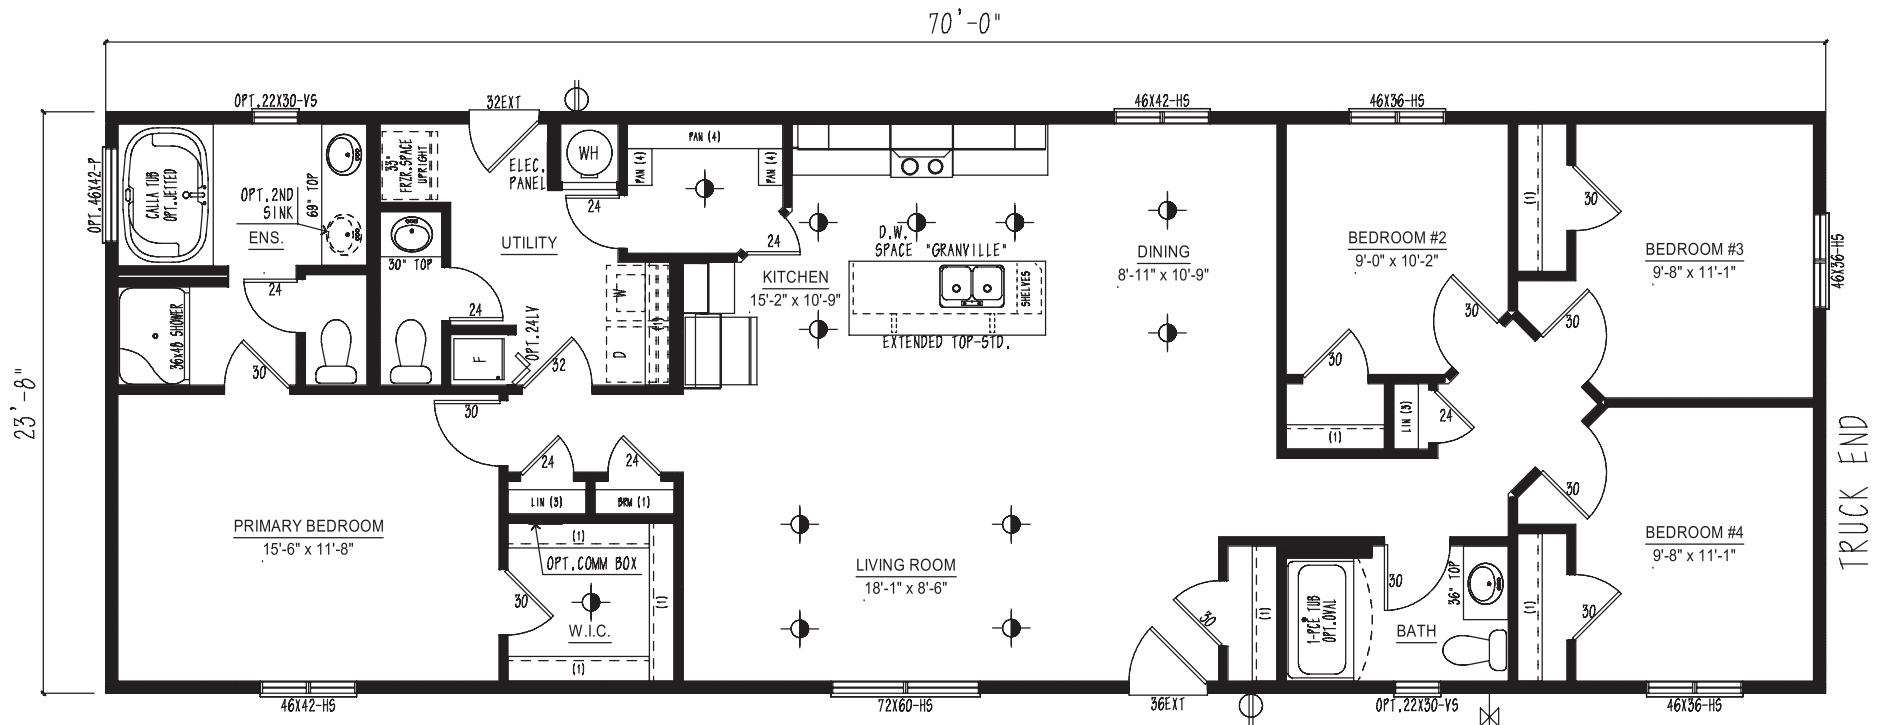

The Wheat King

MRD2470-211-C-2

1,680
Square Feet

4
Bedrooms

2½
Bathrooms

M&K Lethbridge

2930 Fairway St. South
Lethbridge, AB T1K 6T9

Phone