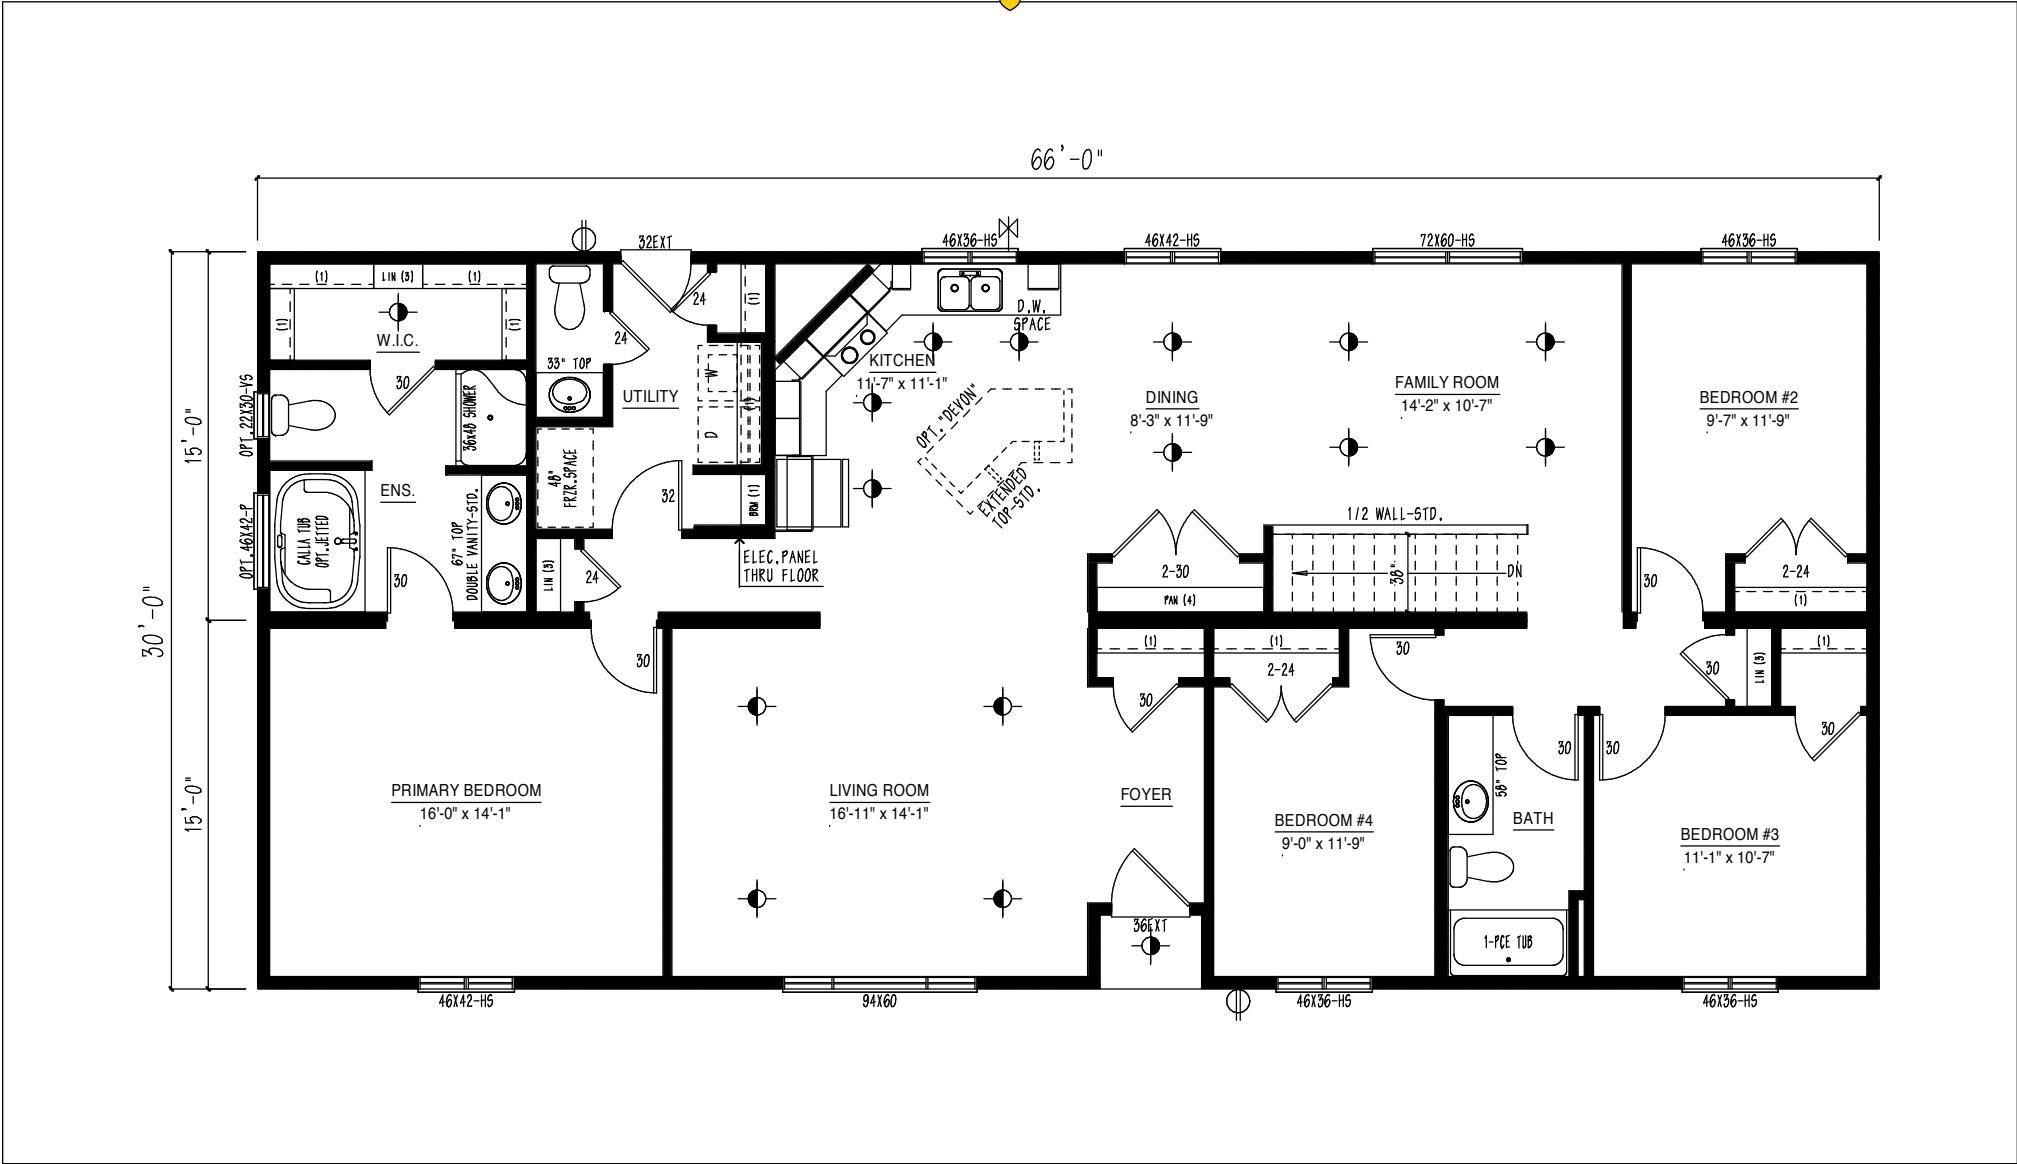

The Country Manor

MRTM3066-CTR-B-2 (Basement)

1,980 Square Feet | 4 Bedrooms | 2½ Bathrooms

M&K Lethbridge

2930 Fairway St. South / Phone 403-329-0622 / Toll-Free 1-800-334-7059

For more information, visit our website: